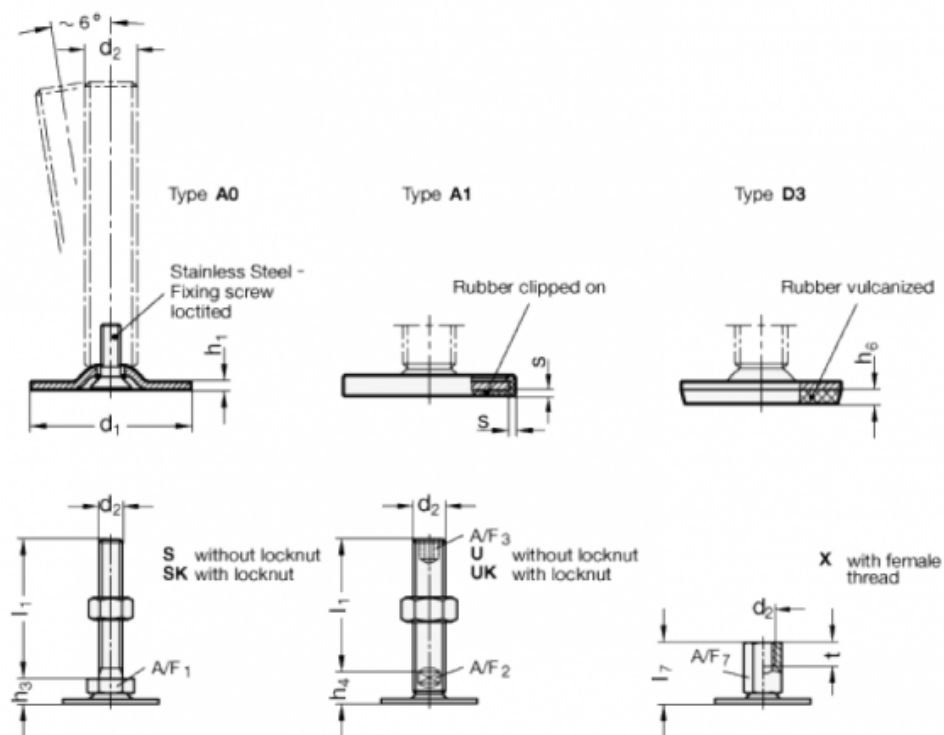

Data Sheet

Article number: 204040M840A1S

Description: E+G levelling foot
GN 40-40-M8-40-A1-S

Note: S Without nut, External hexagon at the bottom

Measures

A/F1	= 17
d1	= 40
d2	= M8
h1	= 2
h3	= 11
h6	=
l1	= 40
s	= 1.5